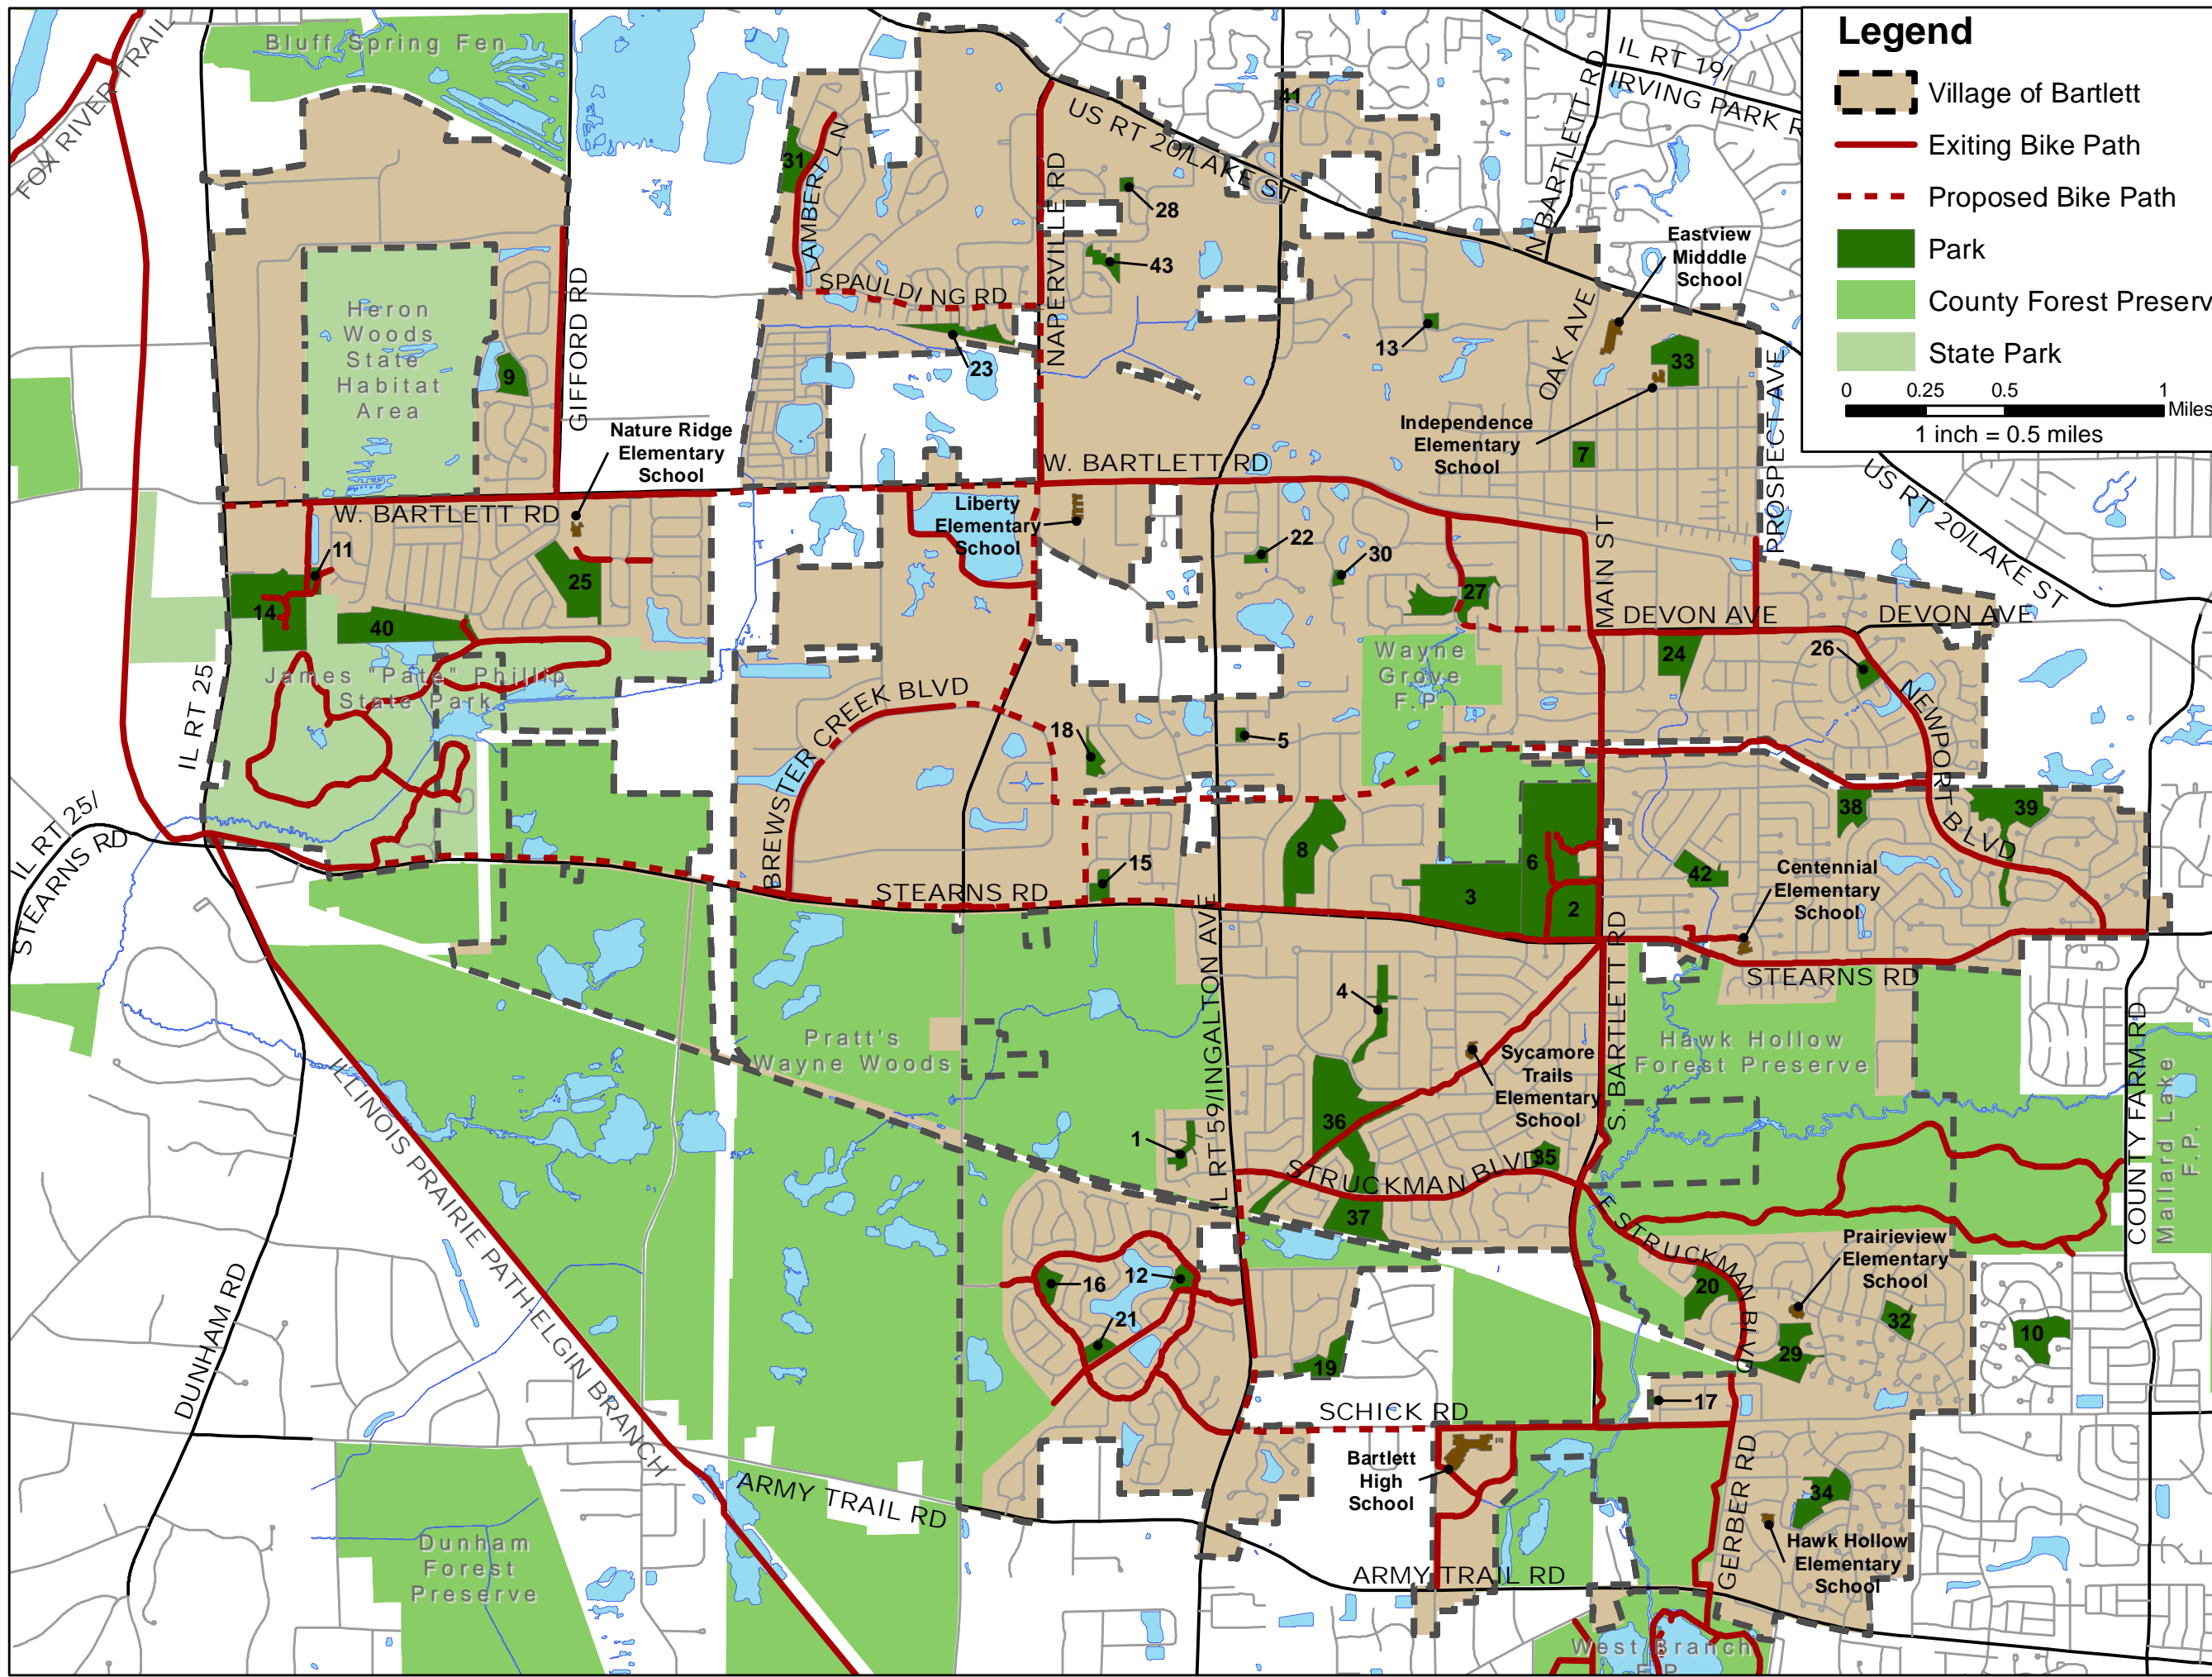

Village of Bartlett Bike Path Map

Legend

- Village of Bartlett
 - Existing Bike Path
 - Proposed Bike Path
 - Park
 - County Forest Preserve
 - State Park
- 0 0.25 0.5 1 Miles
1 inch = 0.5 miles

#	Park Name
1	Ancient Oaks Park
2	Apple Orchard Community Park
3	Apple Orchard Community Park - West
4	Apple Orchard Greenway
5	Auburn Hills Park
6	Bartlett Aquatic Center
7	Bartlett Park
8	Beaver Pond
9	Blue Heron Park
10	Camelot on Mayfair
11	Coyote Junction
12	Fairview Park
13	Firefighters Park
14	Glen A. Koehler Fields
15	Green Meadows Park
16	Happy Trails Park
17	Hawk View Park
18	Hidden Oaks Park
19	Hilltop Park
20	Humbracht Park
21	Huntington Meadows
22	Kermi's Korner
23	Kjar Park
24	Leiseberg Park
25	Nature Ridge Park
26	Newport Park
27	Oak Grove Park
28	Peregrine Park
29	Prairieview Park
30	Regency Oaks Park Site
31	Riley's Run
32	Schick Park
33	Schoppe Park
34	Schrader Park
35	Struckman Basin
36	Sunrise Park
37	Sunset Park
38	Tallgrass Park
39	Trails End Park
40	Valley View Park
41	Walnut Corner
42	Winding Creek Commons
43	Windy Oaks Park