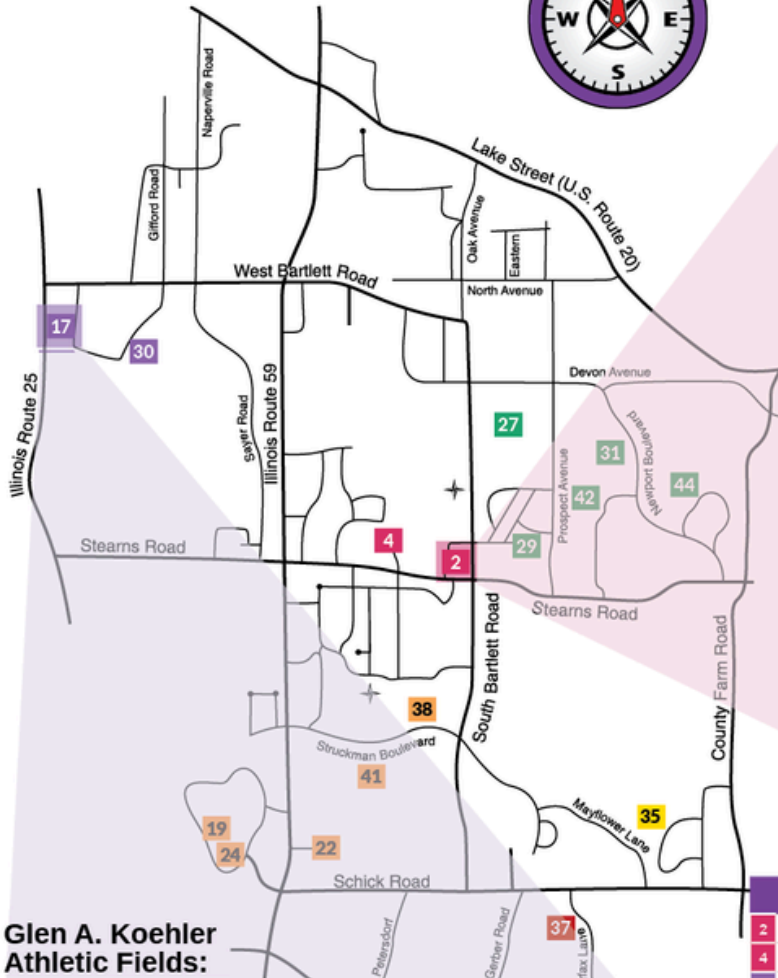

BARTLETT PARK DISTRICT FIELD MAP

Apple Orchard Community Park:

#8

#9

O'BRIEN WOODS

SOCCER FIELDS:
3, 4, 8 & 9

BARTLETT COMMUNITY CENTER

BARTLETT AQUATIC CENTER

SKATE PARK

BARTLETT PUBLIC LIBRARY

SOFTBALL FIELDS:
1, 2, 5 & 7

#7

#2

#5

#1

#3

#4

Glen A. Koehler Athletic Fields:

ROUTE 25

FOOTBALL

SOFTBALL FIELDS:
A, B & C

C

B

A

	PARK NAME	ADDRESS	TYPE
2	Apple Orchard Community Park	696 W. Stearns Rd. & 700 S. Bartlett Rd.	S & SB
4	Rita K. Fletcher Park	696 W. Stearns Rd.	SB
17	Glen A. Koehler Athletic Fields	2255 Southwind Blvd.	F & SB
19	Happy Trails Park	1451 Woodland Hills Dr.	S
22	Hilltop Park	1371 Keenland Dr.	S
23	Humbracht Park	1301 E. Struckman Blvd.	S
24	Huntington Meadows	1471 Woodland Hills Dr.	S
27	Leiseberg Park	325 E. Devon Ave.	SB
29	Marianne Cordell Park	875 Francine Dr.	S
30	Nature Ridge Park	1905 Westridge Blvd.	S & SB
35	Schick Park	400 Mayflower Ln.	S
37	Schrader Park	1600 Fairfax Ln.	S
38	Struckman Basin	600 W. Struckman Blvd.	S
41	Sunset Park	901 W. Struckman Blvd.	S
42	Tallgrass Park	850 Tallgrass Dr.	S
44	Trails End Park	970 Longford Rd.	B