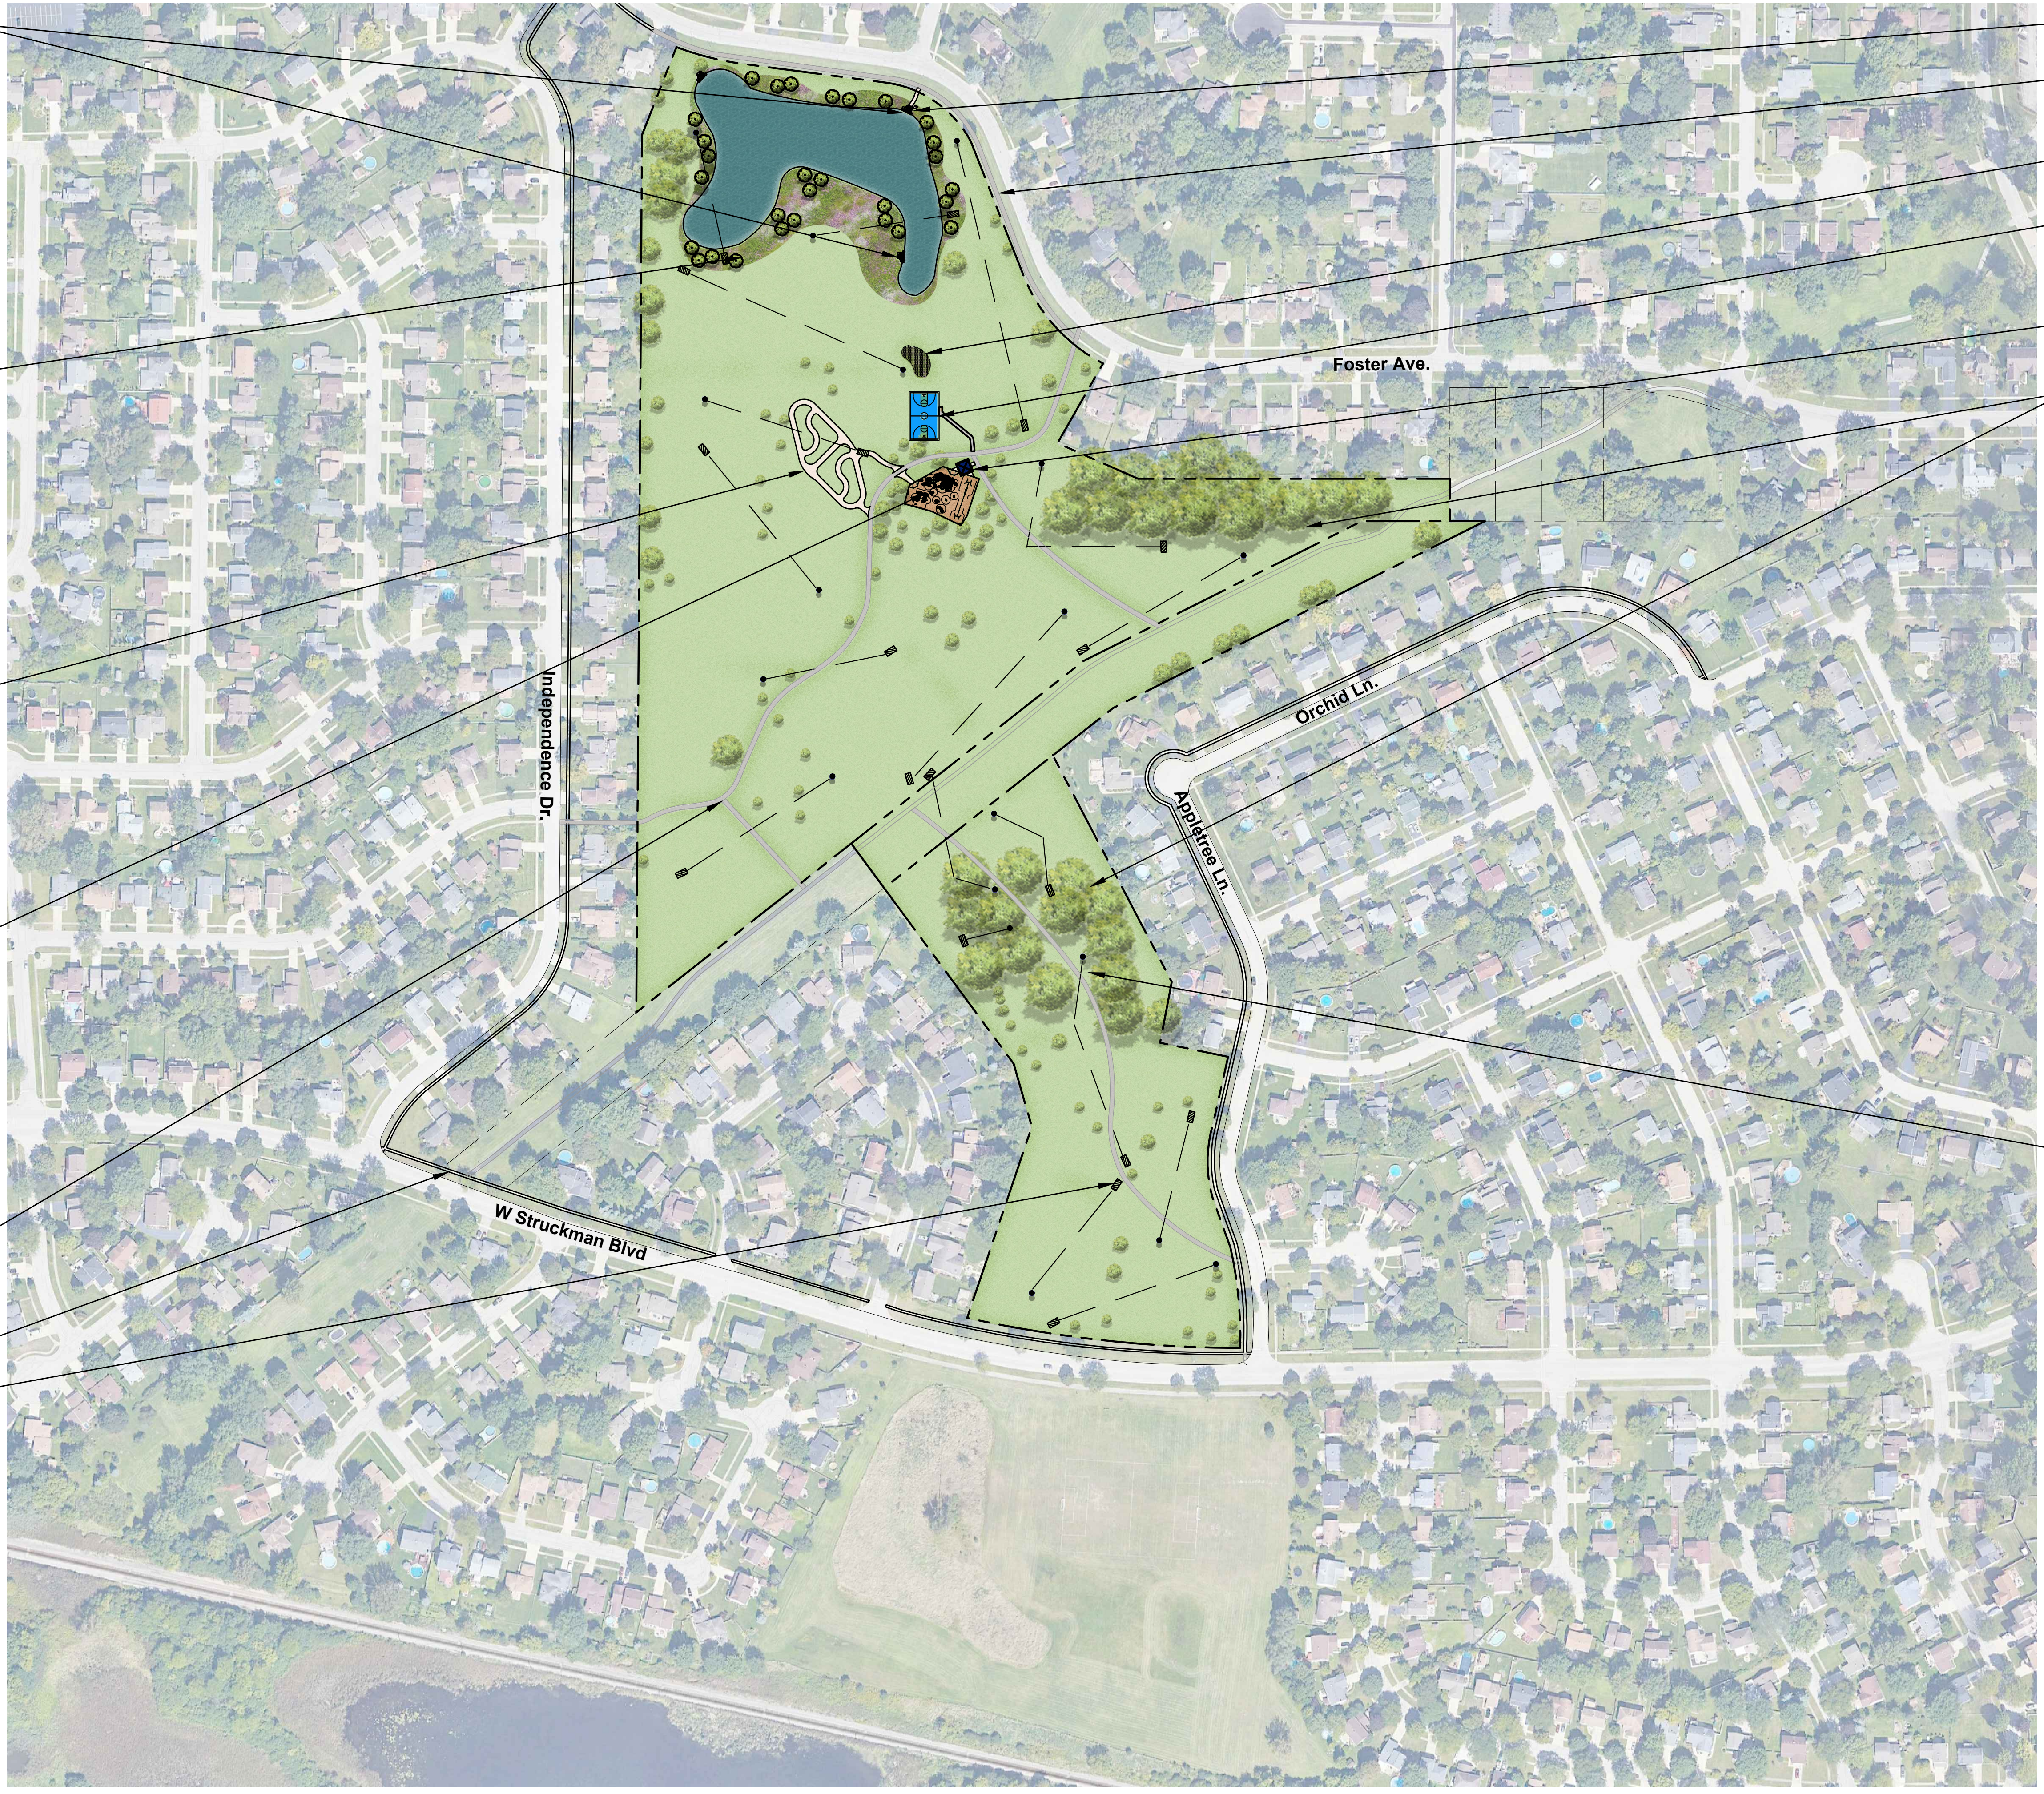

Native Tree Interpretive Signage

SUNRISE PARK

MASTER PLAN